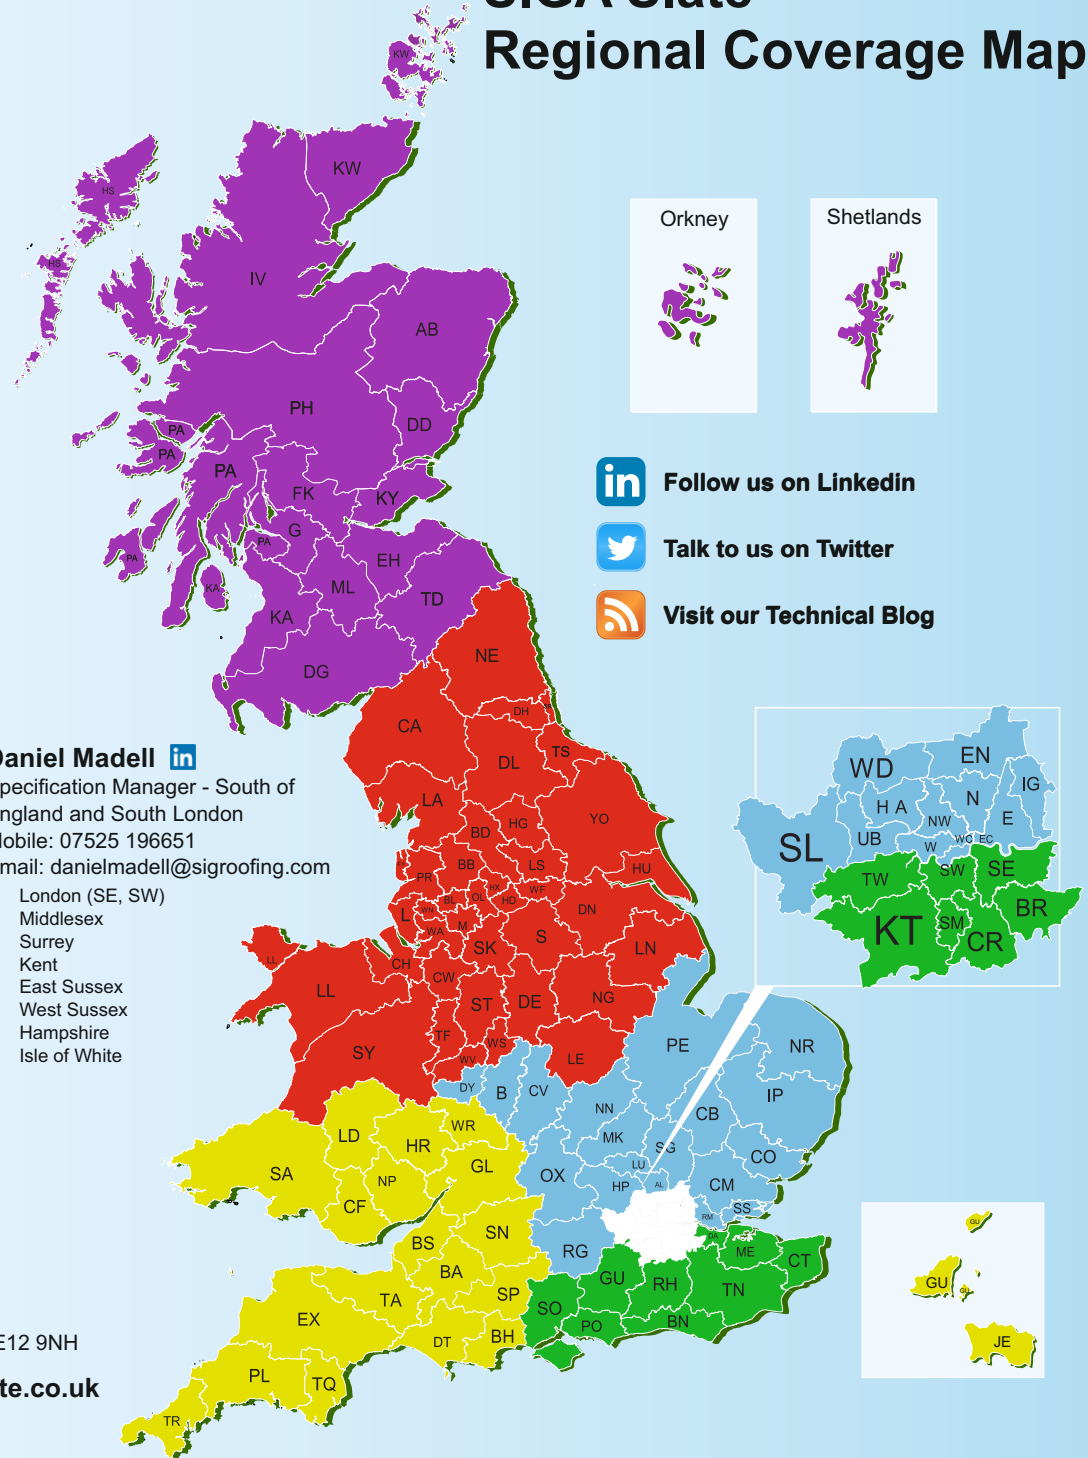

Roy Clarkson

Specification Manager -
Central England and North London
Mobile: 07711 156363
Email: royclarkson@sigroofing.com

London (NW, N, E, W)
Berkshire
Oxfordshire
Warwickshire
West Midlands
Northamptonshire
Cambridgeshire
Norfolk
Suffolk
Essex
Bedfordshire
Hertfordshire
Buckinghamshire

Chris Biddick

Specification Manager -
North of England
Mobile: 07767 886691
Email: chrisbiddick@sigroofing.com

Northumberland
Durham
Sunderland
Tyneside
Cumbria
Lancashire
Yorkshire
Humberside
Lincolnshire
Lancashire
Merseyside
Isle of Man
Greater Manchester
Cheshire
Wrexham
Derbyshire
Nottinghamshire
Leicestershire
Shropshire
Gwynedd
Staffordshire

Terry Fearfield

Specification Manager - South Wales
and South West of England
Mobile: 07769 935276
Email: terryfearfield@sigroofing.com

Cornwall
Isle of Scilly
Devon
Somerset
Dorset
Wiltshire
Channel Islands
Bristol
Gloucestershire
Herefordshire
Worcestershire
Powys
Monmouthshire
South Wales
Camarthenshire
Pembrokeshire
Ceredigion

Daniel Madell

Specification Manager - South of
England and South London
Mobile: 07525 196651
Email: danielmadell@sigroofing.com

London (SE, SW)
Middlesex
Surrey
Kent
East Sussex
West Sussex
Hampshire
Isle of White

- Follow us on LinkedIn
- Talk to us on Twitter
- Visit our Technical Blog

Mannheim House, Gelders Hall Road, Shepshed, Leicestershire LE12 9NH
Tel: 01509 505714 Fax: 01509 505475 www.sigaslate.co.uk